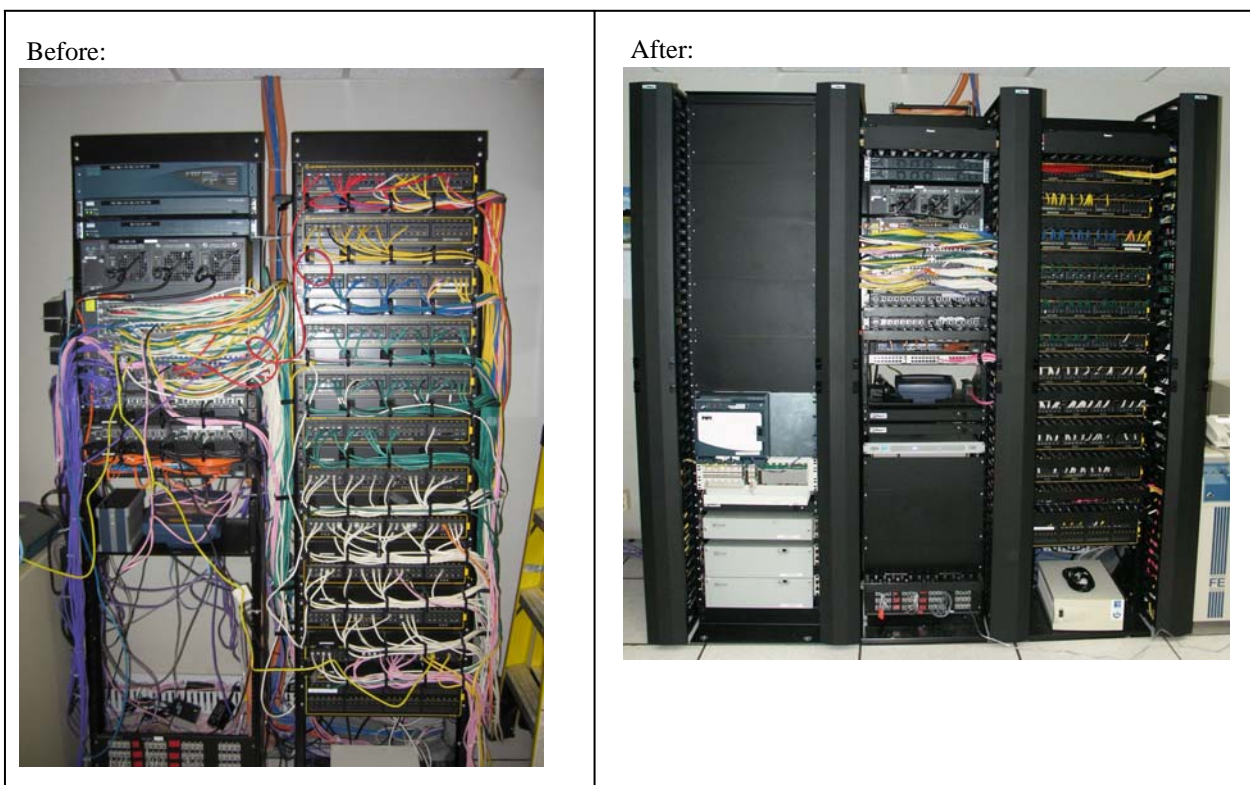

CASE STUDY: Before and after cable management installation.

Deli Express consulted with Communication Systems Specialists to create an organized look to their data cabling network.

The original cabling system was installed in the mid 1990's and still operates well with the current network requirements. However, the IT staff had a desire to organize the cable plant and better facilitate troubleshooting.

CSS used new Panduit PRV6 vertical and NCMHF1 horizontal management and new Belden Media-twist patch cables to create an organized and clean patching system.

Communication Systems Specialists (CSS) designs and installs structured cabling systems for commercial, industrial and educational markets.